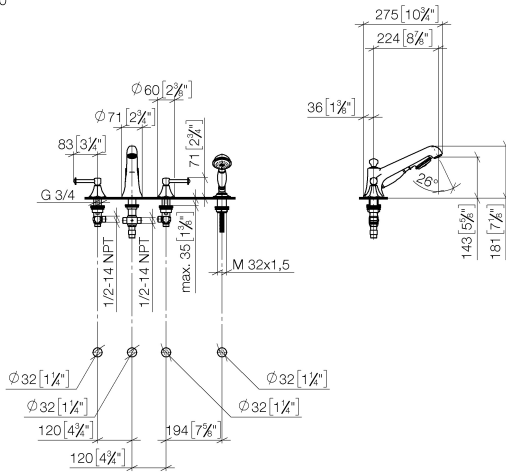

27 502 370

- 225mm projection
- complete hand shower set: normal flow
- spout: circular, air-enriched flow
- complete hand shower set with anti-scale system
- automatic bath/shower diverter
- height of mixer 185 mm
- height up to aerator 140 mm
- hole diameter valve 32 mm
- hole diameter spout 32 mm
- hole diameter for complete hand shower set 32 mm
- rosette for spout Ø 70mm
- rosette for complete hand shower set Ø 60mm
- rosette for deck valve Ø 60mm
- metal shower hose 1750mm with integrated anti-twist protection
- max. spout flow rate 23 l/min
- max. flow for complete hand shower set 6.8 l/min

Intrinsic protection against back flow.

	Chrome	27 502 370-00 0050
	Brushed Platinum	27 502 370-06 0050
	Platinum	27 502 370-08 0050
	Durabress (23kt Gold)	27 502 370-09 0050
	Brushed Durabress (23kt Gold)	27 502 370-28 0050
	Brushed Dark Platinum	27 502 370-99 0050

Recommended miscellaneous

Perfecto installation kit - 12 614 970 90

27 502 370

mm [inches]
1:10

27 502 370

Spare parts list

No.	Item Number	Name	Quantity used	Delivery time
1	20 000 370-00	side panel	1	60
2	13 502 380-00	spout	1	60
3	12 502 970 90	High pressure hose 1/2" x 1/2" x 400 mm -	1	2
4	20 000 371-00	side panel	1	60
5	27 703 370-00	shower set	1	60